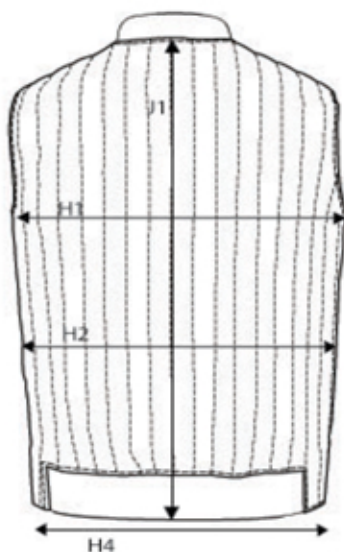

## HUDSON

URBAN CITY GILET

COLOR: DARK MIDNIGHT BLUE

FABRIC  
OUTER FABRIC: 100% NYLON TAFFETA WITH AC CLEAR COATING ON THE BACKSIDE, VERTICAL QUILTED  
LINING: 100% POLYESTER  
PADDING: 100% POLYESTER

SIZES (M):  
S / M / L / XL / XXL / 3XL / 4XL

## SIZE AND FIT: HUDSON

### HUDSON Mens

Measurement (in cm)	Diagram	S	M	L	XL	XXL	3XL	4XL
1/2 CHEST WIDTH at armhole	H1	51	54	57	60	63	66	69
1/2 WAIST	H2	49	52	55	58	61	64	67
1/2 BOTTOM WIDTH	H4	49	52	55	58	61	64	67
FULL LENGTH at centre back	J1	61	63	65	67	69	71	73

### HUDSON Ladies

Measurement (in cm)	Diagram	XS	S	M	L	XL	XXL
1/2 CHEST WIDTH at armhole	H1	45	47	49	51	53	55
1/2 WAIST	H2	41,5	43,5	45,5	47,5	49,5	51,5
1/2 BOTTOM WIDTH	H4	47	49	51	53	55	57
FULL LENGTH at centre back	J1	58	59,5	61	62,5	64	65,5