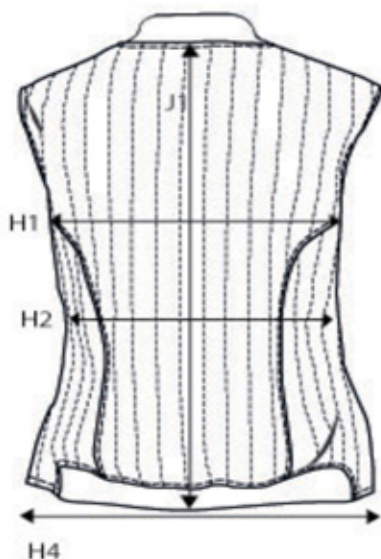

SIZES (F):  
XS / S / M / L / XL / XXL

DETAILS

## SIZE AND FIT: HUDSON

### HUDSON Mens

Measurement (in cm)	Diagram	S	M	L	XL	XXL	3XL	4XL
1/2 CHEST WIDTH at armhole	H1	51	54	57	60	63	66	69
1/2 WAIST	H2	49	52	55	58	61	64	67
1/2 BOTTOM WIDTH	H4	49	52	55	58	61	64	67
FULL LENGTH at centre back	J1	61	63	65	67	69	71	73

### HUDSON Ladies

Measurement (in cm)	Diagram	XS	S	M	L	XL	XXL
1/2 CHEST WIDTH at armhole	H1	45	47	49	51	53	55
1/2 WAIST	H2	41,5	43,5	45,5	47,5	49,5	51,5
1/2 BOTTOM WIDTH	H4	47	49	51	53	55	57
FULL LENGTH at centre back	J1	58	59,5	61	62,5	64	65,5