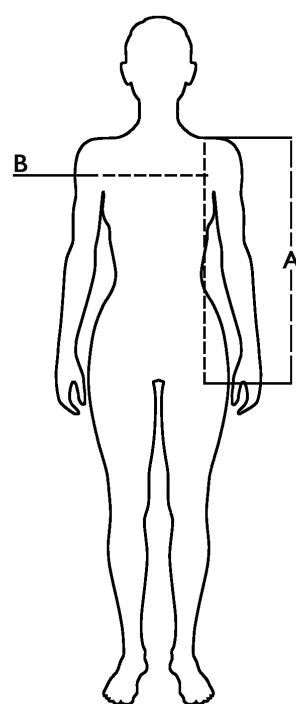

T-shirt New Maldive Lady

T-shirt round neck

- 100% combed cotton
- No label
- Low neck (1.2 cm h Man, 0.8 Lady)
- Tape inside collar in cool grey
- 10 pieces folded in half, packed in one polibag
- 5 pieces folded in half for color Army green, Avio, Orange
- In each pack there is a single size
- Individually sold too
- UPF level 50+ sun protection (except color WHITE)

993795 GREEN

993796 WHITE

994300 ORANGE

994301 AVIO

994302 ARMY GREEN

994303 LIGHT GREEN

994304 YELLOW

Tabella misure

Sizes (+/- 5%)	A front length	B chest
S	62	42
M	64	44
L	66	46
XL	68	48

Descrizione tecnica

	Composizione / Fabric Composit	g/m ²
Tessuto esterno/Shell	100% cotone	150
Imballo/Packages	100 pcs 10 pcs	
Istruzioni di Lavaggio / Care Label		