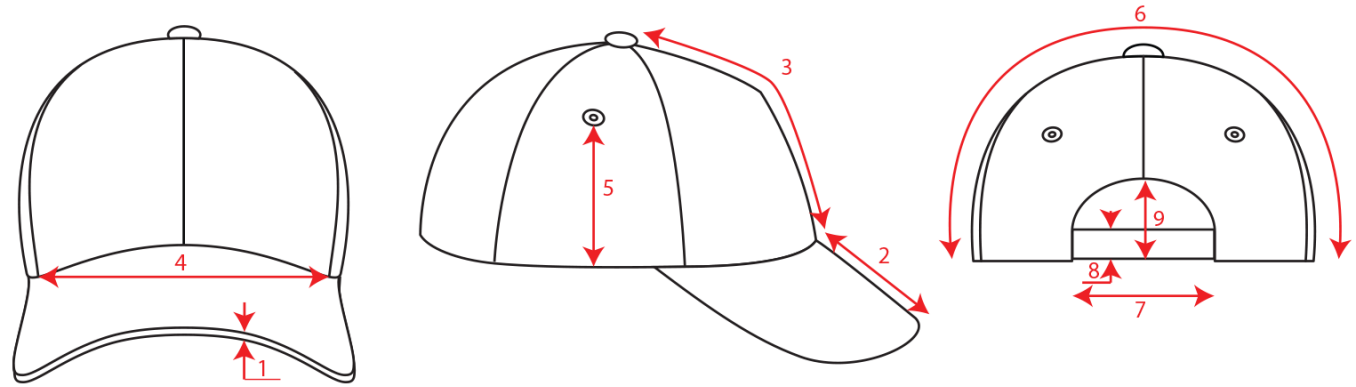

Technical Size (cm)

1. 0.2
2. 7.0
3. 15.5
4. 18.0
5. 8.5
6. 33.0
7. 8.0
8. 1.8
9. 5.5

Color variants (TPX / Pantone)

WHITE-NAVY

SWEATBAND: / -
TAPING: / -
HAT: 11-0601 / WHITE
SANDWICH: 19-4013 / 7547-C

WHITE-WHITE

SWEATBAND: / -
TAPING: / -
HAT: 11-0601 / WHITE
SANDWICH: 11-0601 / WHITE

BURGUNDY-NAVY

SWEATBAND: / -
TAPING: / -
HAT: 19-1656 / 202-C
SANDWICH: 19-4013 / 7547-C

DARK-GREY-WHITE

SWEATBAND: / -
TAPING: / -
HAT: 18-0403 / 2336-C
SANDWICH: 11-0601 / WHITE

GREY-WHITE

SWEATBAND: / -
TAPING: / -
HAT: 16-3801 / 2331-C
SANDWICH: 11-0601 / WHITE

KHAKI-NAVY

SWEATBAND: / -
TAPING: / -
HAT: 15-1119 / 7502-C
SANDWICH: 19-4013 / 7547-C

BLACK-WHITE

SWEATBAND: / -
TAPING: / -
HAT: 19-4006 / BLACK-6-C
SANDWICH: 11-0601 / WHITE

BLACK-BLACK

SWEATBAND: / -
TAPING: / -
HAT: 19-4006 / BLACK-6-C
SANDWICH: 19-4006 / BLACK-6-C