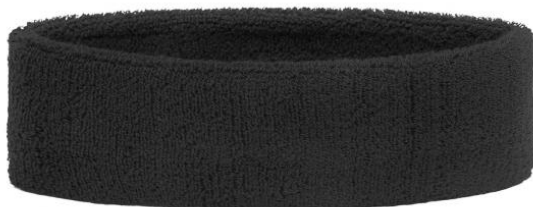

Terry headband for sports and leisure activities

Size: approx. 5.5 cm

Fabric: Outer fabric: 80% cotton, 20% elastane

Country of origin: Volksrepublik China

Care instructions:

Available colours

	one size
Weight in g	28 g
VPE (Pcs. per inner packaging / pcs. per outer packaging)	25/500

Measurements in cm	one size
1/2 width	21,00 cm
height	5,50 cm
head circumference (for checking width)	57,00 cm

Available colours

 aqua (3015C)	 black (blackC)	 gold-yellow (109C)
 green (348C)	 light-blue (283C)	 light-grey (428C)
 light-pink (182C)	 light-yellow (yellowC)	 lime-green (376C)
 navy (296C)	 orange (165C)	 pink (226C)
 red (200C)	 royal (280C)	 turquoise (312C)
 white (white)		