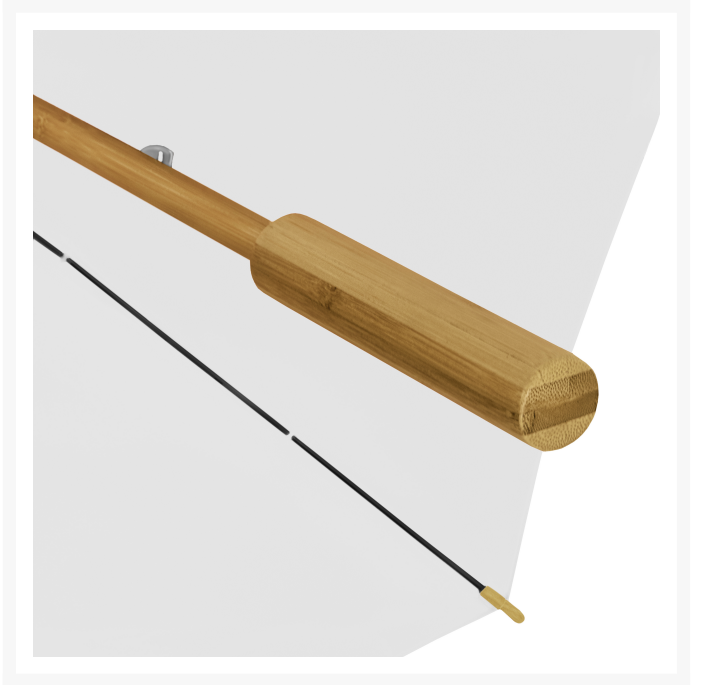

# ECO by IMPLIVA - ECO - Manual - Windproof

## Product Images

## Description

---

GP-97 ECO by IMPLIVA the windproof ECO+ umbrella that consists almost entirely of ECO-friendly materials! The shaft, the handle and the tips are made of bamboo, for maximum sustainability. Bamboo is one of the most environmentally friendly resources we know. Bamboo grows very quickly, does not need a lot of water and is super strong. And of course, bamboo fibres are 100% biologically degradable. The high quality cover consists for 100% out of recycled PET bottles. These environmentally friendly materials, in combination with the strong and flexible fiberglass frame, ensure a maximum sustainability. And this means the smallest possible ecological footprint! The ideal umbrella for environment-conscious users.

## Additional Information

Brand	ECO by IMPLIVA
Handle	Straight
Mechanism	Manual
Fiberglass	Fiberglass frame
Canopy material	ECO recycled PET
Windproof	Yes
Doming	No
Case	No
Colour name	Grijs
PMS	COOL GRAY 9C
Umbrella type	ECO
BSCI produced	Yes
Country of origin	China
Panel size A-B-C (cm)	54 x 37 x 59
Product L x W x H (cm)	85 x 4 x 4
Length (cm)	85
Gross weight (kgs)	0,325
Number of panels	0
Max. number of colours	Unlimited including full color
Printing technique option	Silkscreen and transfer
Position of the imprint	Outside panel - tieband - sleeve
Outer box content (number of pieces)	25
Outer box EAN code	8713414889407
Outer box L x W x H (cm)	87 x 19,5 x 19
Outer box weight (kgs)	9,4
Inner box content (type 1) (number of pieces)	15