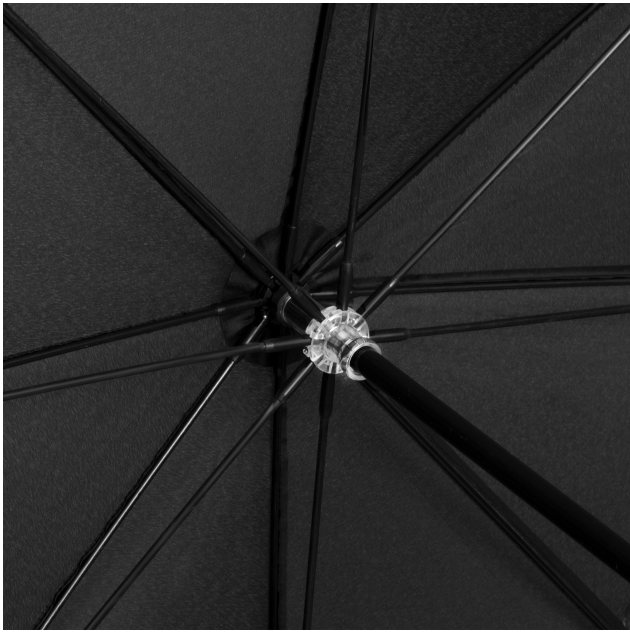

TravelLight® - Ultra-light folding travel umbrella - Manual - Windproof

Product Images

Description

TU-1-PMS19-4026 TPX TravelLight ultra-light travel umbrella with carry band, 265 grams, windproof, 10 mm black shaft, black fiberglass frame, diam. approx. 100 cm, light weight polyester pongee cover, black EVA handle and top.

Additional Information

Brand	Travellight®
Handle	Straight
Mechanism	Manual
Fiberglass	Fiberglass frame
Canopy material	Light weight polyester pongee
Windproof	Yes
Doming	No
Case	Yes
Colour name	Blauw
PMS	19-4026 TPX
Umbrella type	Ultra-light folding travel umbrella
BSCI produced	Yes
Country of origin	China
Panel size A-B-C (cm)	53 x 39 x 58
Product L x W x H (cm)	69 x 6 x 5
Length (cm)	69
Gross weight (kgs)	0,231
Number of panels	8
Max. number of colours	Unlimited including full color
Printing technique option	Silkscreen and transfer
Position of the imprint	Outside panel - tieband - sleeve
Outer box content (number of pieces)	24
Outer box EAN code	8713414889216
Outer box L x W x H (cm)	69,5 x 15,5 x 30
Outer box weight (kgs)	8
Inner box content (type 1) (number of pieces)	12

Inner box content (type 2) (number of pieces) 0

Product Options

color: Black

Blue